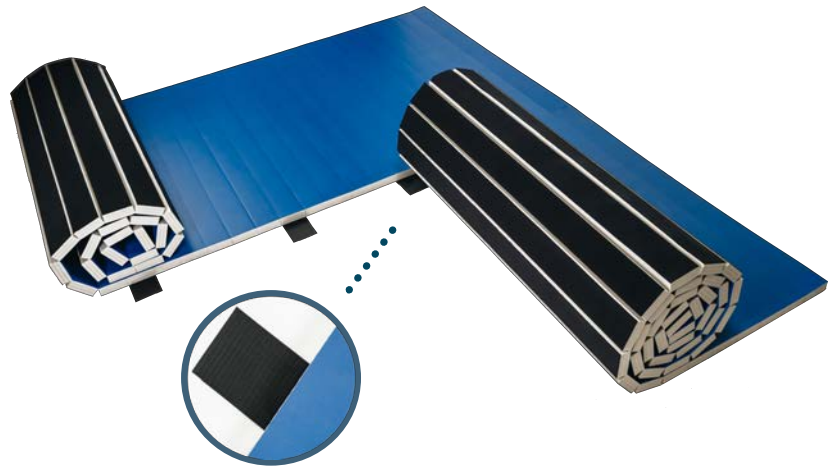

FAST ROLL

FAST
INSTALLATION
AND STORAGE

FASTENING WITH
VELCRO STRIPS

SMOOTH PVC
SURFACE

WATERPROOF

LIGHTWEIGHT

FRAMES AND
CORNERS ARE NOT
NECESSARY

ProGame Tatami by Trocenen presents **FAST ROLL**, the new modular mat design for sports practice. This roll-up mat is easy and quick to deploy and store. It is supplied with special velcro strips, sold in small rolls, which allow the creation of a stable and safe playing area that can be set up in a matter of minutes.

The composition and the smooth PVC surface guarantee safety and high performance for both professional and amateur practice.

USAGE

< 40 kg/100 kg >

Athlete's weight supported by the tatami

COMPOSITION

PE

Cross-linked expanded polyethylene foam (50 kg/m³), glue-laminated with specially-developed PVC

DIMENSIONS

1330x4000x36 mm

Actual tolerance:
4000 mm +100 mm
1330 mm +/- 20 mm

WEIGHT

14.5 kg

1330x4000x36 mm

COLOURS*

BLUE

PACKAGING

1050x1050x1500 mm

Four Fast Rolls per pallet

* PVC cover.