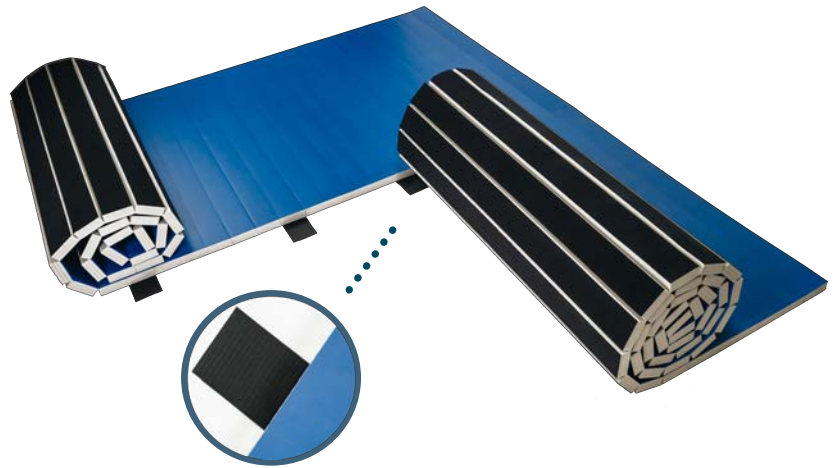

FAST ROLL

FAST
INSTALLATION
AND STORAGE

FASTENING WITH
VELCRO STRIPS

SMOOTH PVC
SURFACE

WATERPROOF

LIGHTWEIGHT

FRAMES AND
CORNERS ARE NOT
NECESSARY

ProGame Tatami by Trocellen presents **FAST ROLL**, the new modular mat designed for sports practice. This roll-up mat is easy and quick to deploy and store. It is supplied with special velcro strips, sold in small rolls, which allow the creation of a stable and safe playing area that can be set up in a matter of minutes.

The composition and the smooth PVC surface guarantee safety and high performance for both professional and amateur practice.

USAGE

< 40 kg/100 kg >

Athlete's weight supported by the tatami

COMPOSITION

PE

Cross-linked expanded polyethylene foam (50 kg/m³), glue-laminated with specially-developed PVC

DIMENSIONS

1330x4000x36 mm

Actual tolerance:
4000 mm +100 mm
1330 mm +/- 20 mm

WEIGHT

14.5 kg

1330x4000x36 mm

COLOURS*

BLUE

PACKAGING

1050x1050x1500 mm

Four Fast Rolls per pallet

* PVC cover.