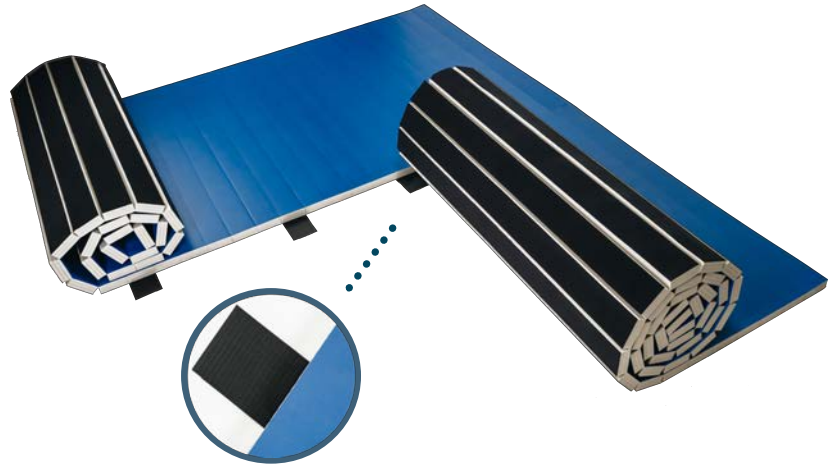

FAST ROLL

FAST
INSTALLATION
AND STORAGE

FASTENING WITH
VELCRO STRIPS

SMOOTH PVC
SURFACE

WATERPROOF

LIGHTWEIGHT

FRAMES AND
CORNERS ARE NOT
NECESSARY

ProGame Tatami by Trocellen presents **FAST ROLL**, the new modular mat design for sports practice. This roll-up mat is easy and quick to deploy and store. It is supplied with special velcro strips, sold in small rolls, which allow the creation of a stable and safe playing area that can be set up in a matter of minutes.

The composition and the smooth PVC surface guarantee safety and high performance during for both professional and amateur practice.

USAGE

< 40 kg/100 kg >

Athlete's weight supported by the tatami

COMPOSITION

PE

Cross-linked expanded polyethylene foam (50 kg/m³), glue-laminated with specially-developed PVC

DIMENSIONS

1330x4000x36 mm

Actual tolerance:
4000 mm +100 mm
1330 mm +/- 20 mm

WEIGHT

14.5 kg

1330x4000x36 mm

COLOURS*

BLUE

BLACK

SURFACE

SMOOTH

FLAME RETARDANT

**NOT AVAILABLE
FOR THIS
PRODUCT**

SAFETY